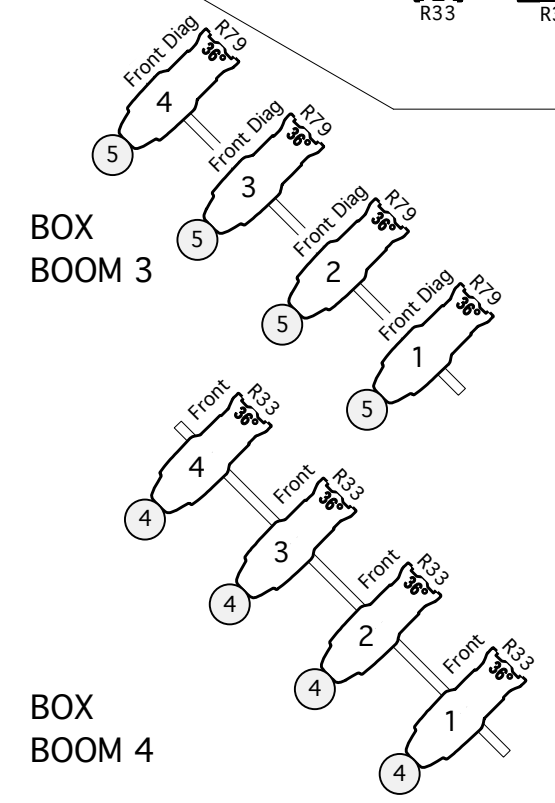

SCALE:
1/2" = 1'0"

All fixtures 1'3" apart unless otherwise noted.

"TAIKOZA"