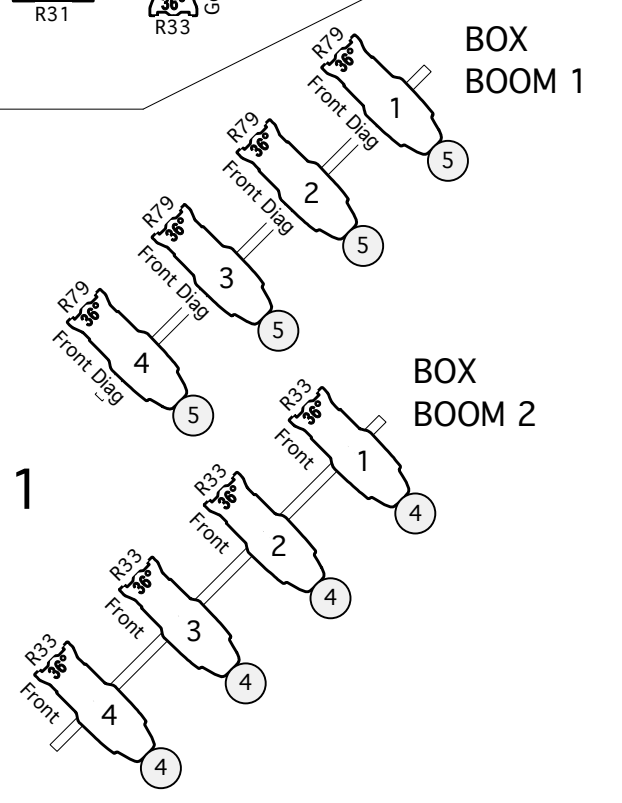

SCALE:
1/2" = 1'0"

All fixtures 1'3" apart unless otherwise noted.

"TAIKOZA"