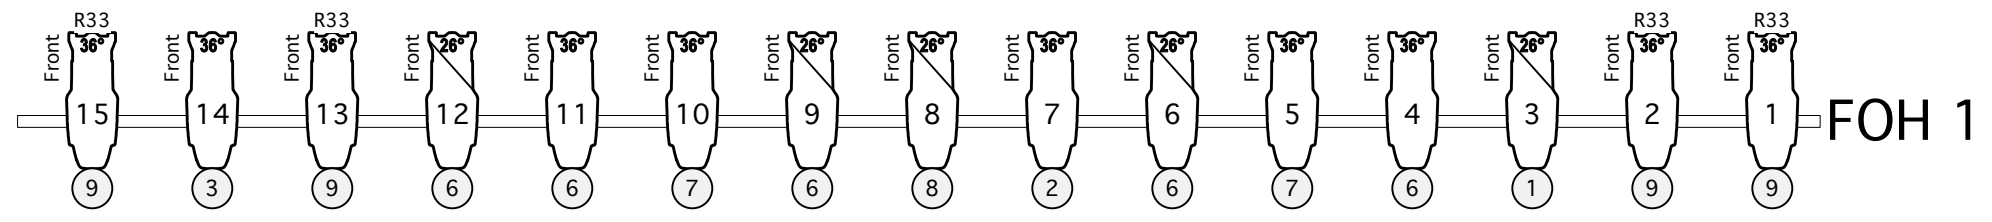

SCALE:
1/2" = 1'0"

All fixtures 1'3" apart unless otherwise noted.

"TAIKOZA"