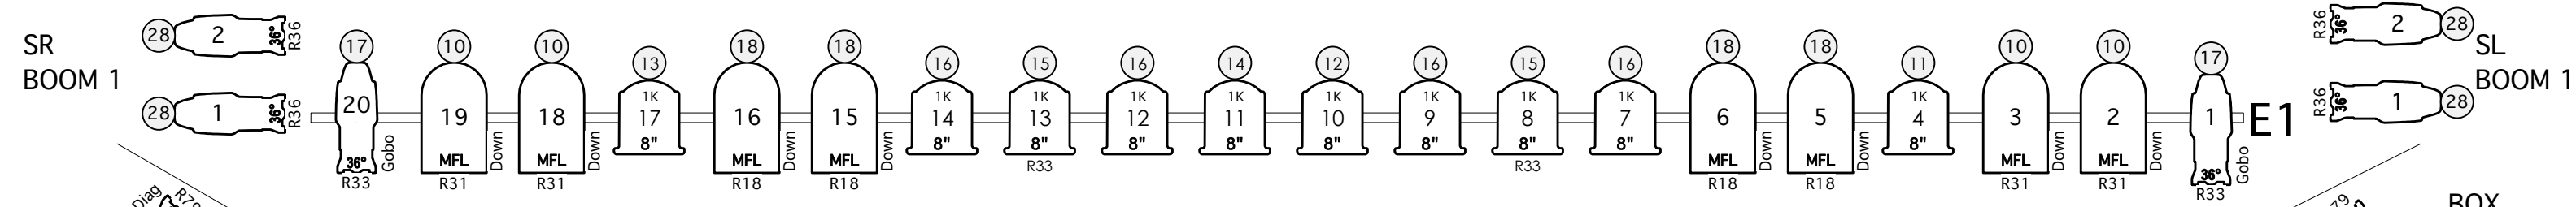

SCALE:
1/2" = 1'0"

All fixtures 1'3" apart unless otherwise noted.

"TAIKOZA"